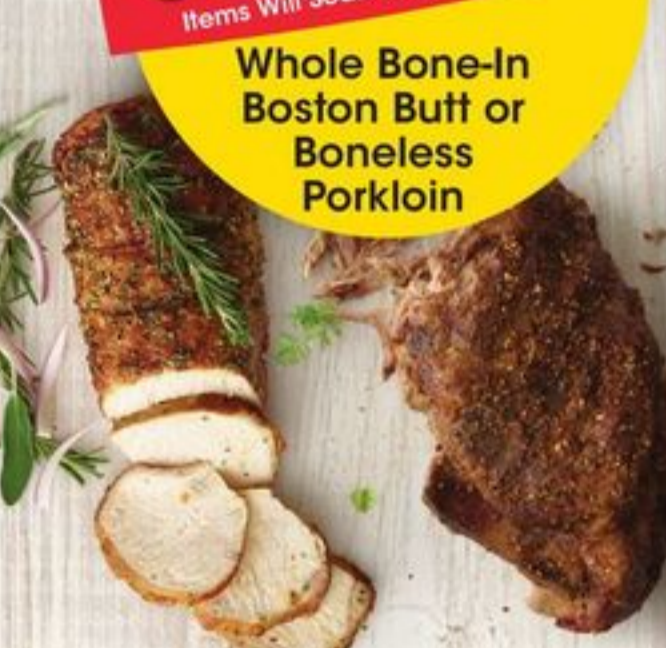

**Whole Bone-In
Boston Butt or
Boneless
Porkloin**

Sold in a 3 lb Package for $8.99 or Private Selection Angus Beef Patties, 1.3 lb. $8.99 with Card